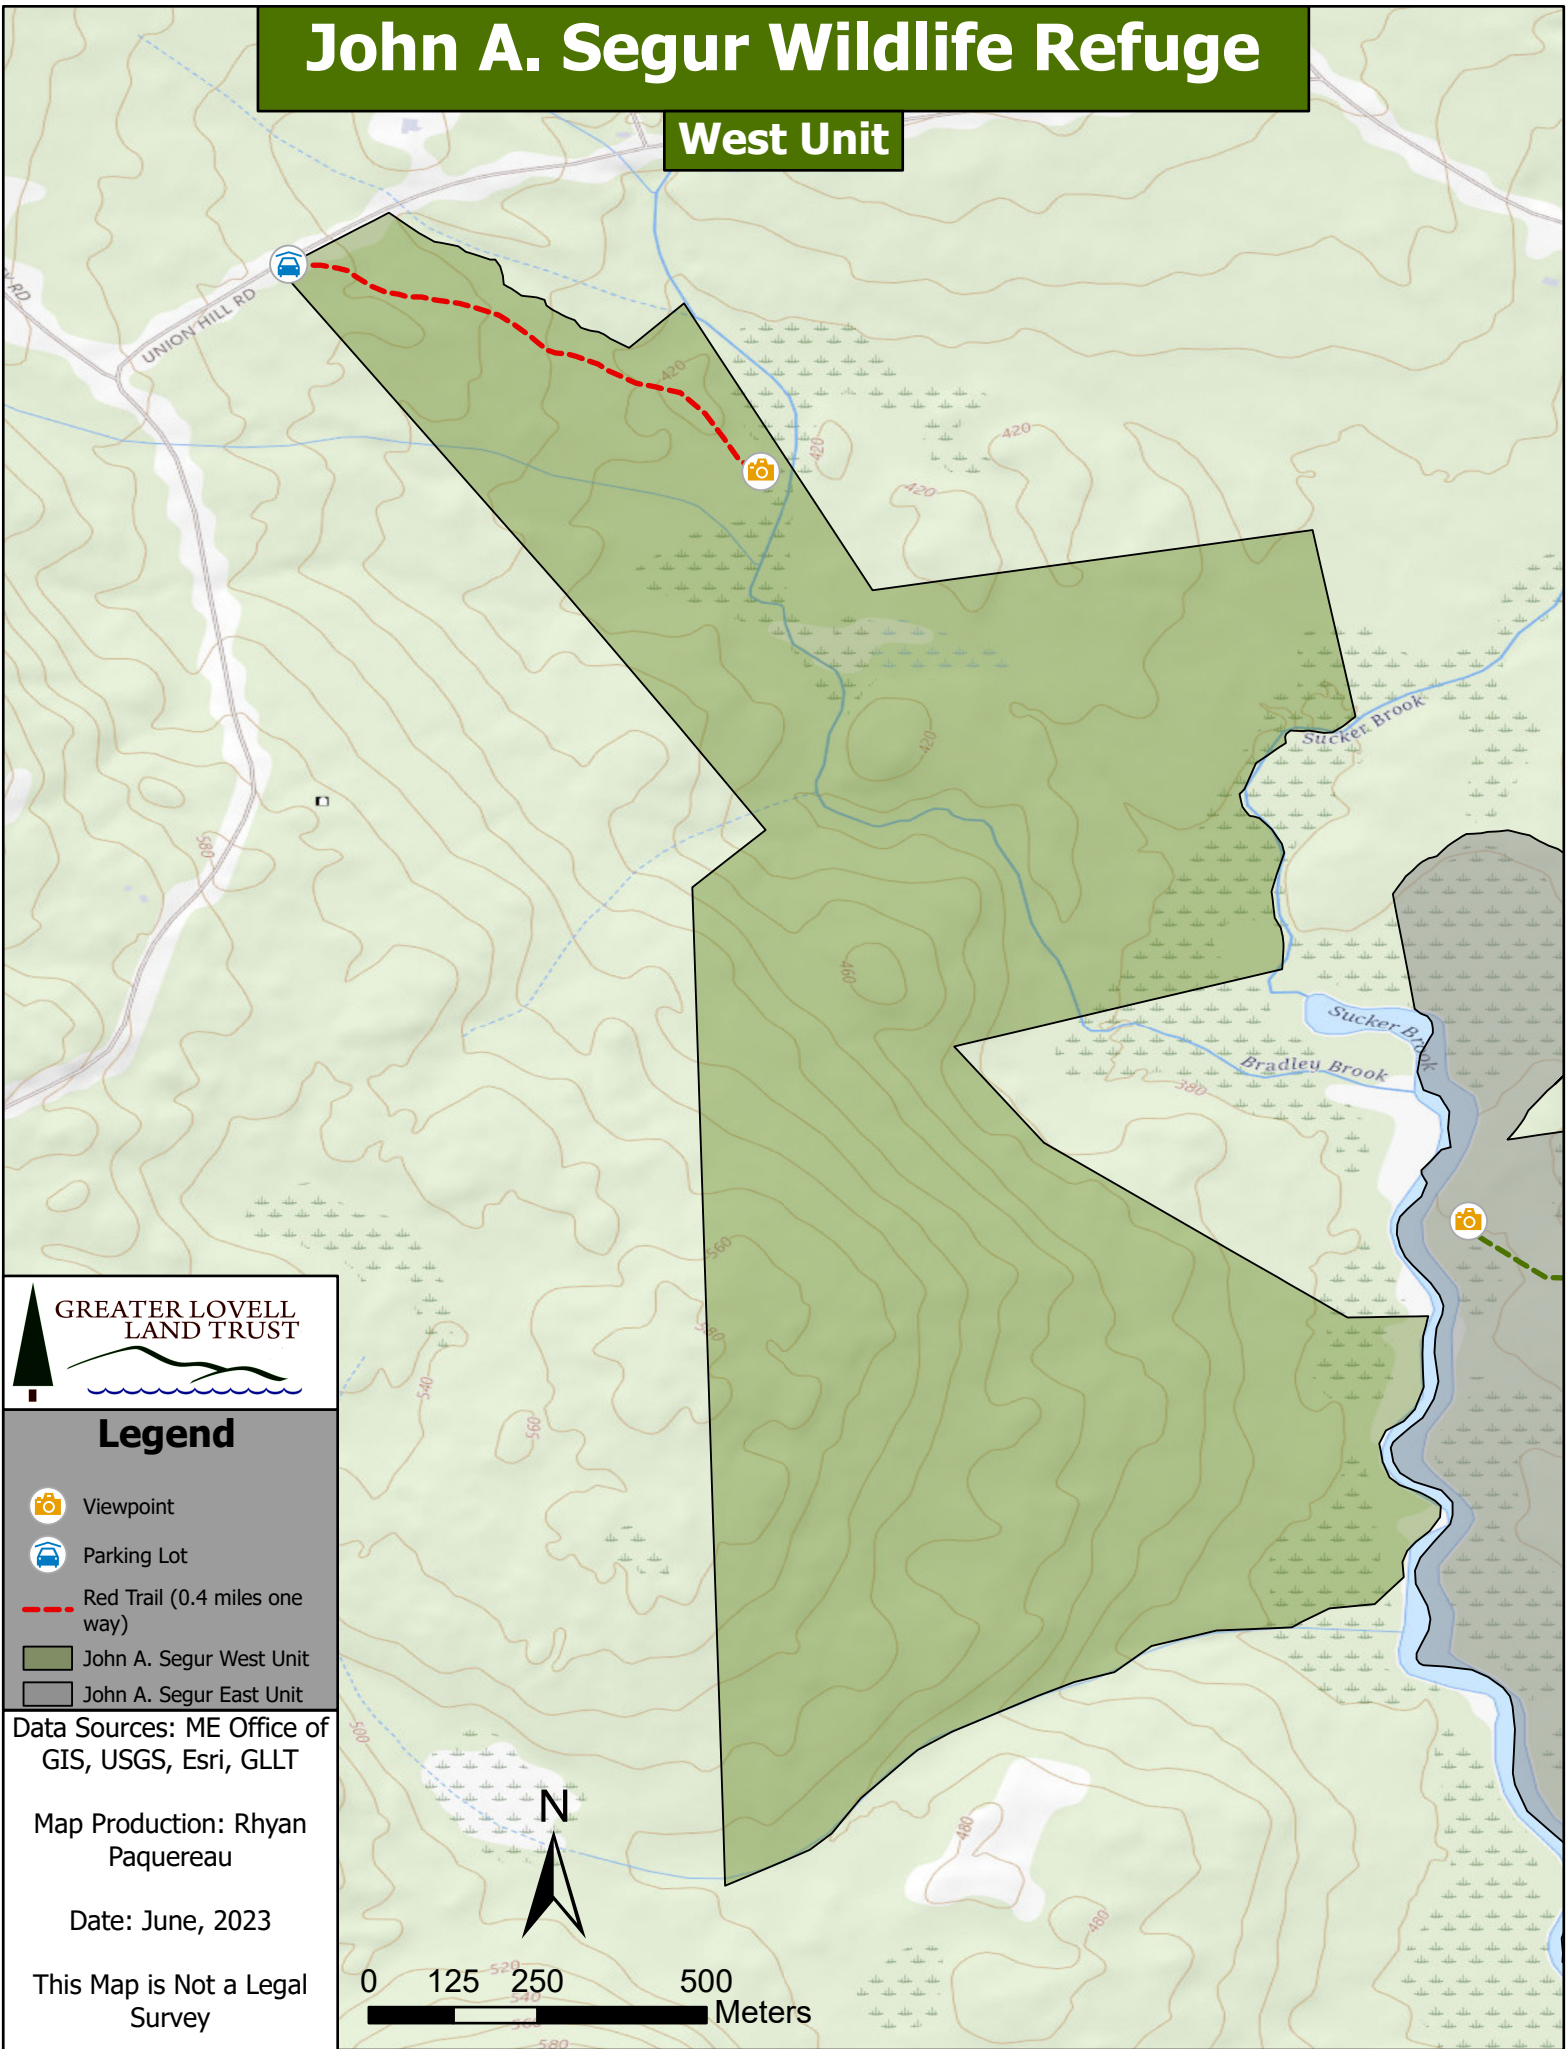

John A. Segur Wildlife Refuge

West Unit

GREATER LOVELL
LAND TRUST

Legend

- Viewpoint
- Parking Lot
- Red Trail (0.4 miles one way)
- John A. Segur West Unit
- John A. Segur East Unit

Data Sources: ME Office of GIS, USGS, Esri, GLLT

Map Production: Rhyann Paquereau

Date: June, 2023

This Map is Not a Legal Survey

0 125 250 500 Meters